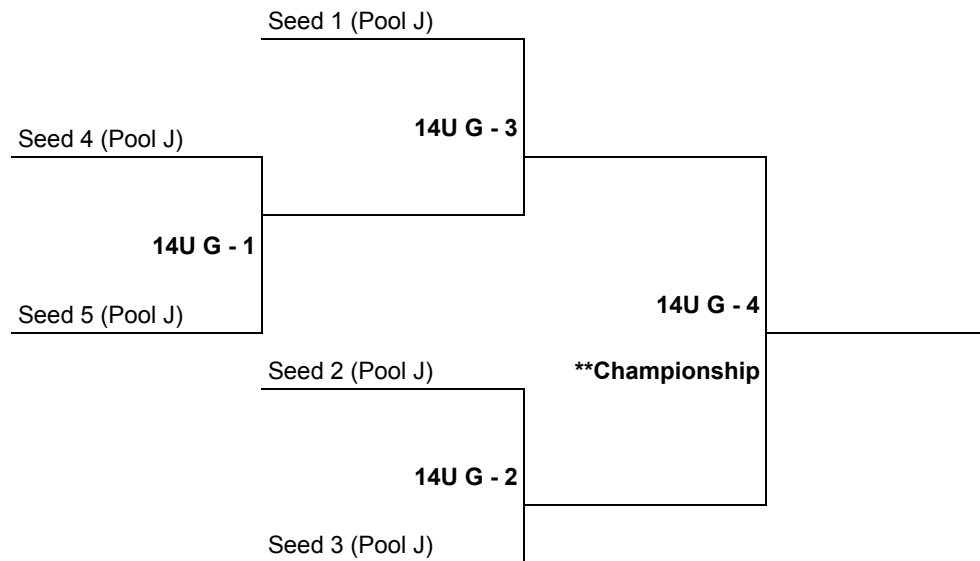

Bash at the Bay Game Times - 14U Bracket Play

Sunday Bracket Play		
Game #	Field Location	Game Time
14U G - 1	Green Field	9:50 AM
14U G - 2	Green Field	11:40 AM
14U G - 3	Green Field	1:30 PM
**14U G - 4	Tidelands Field 2	5:10 PM

**Championship Game