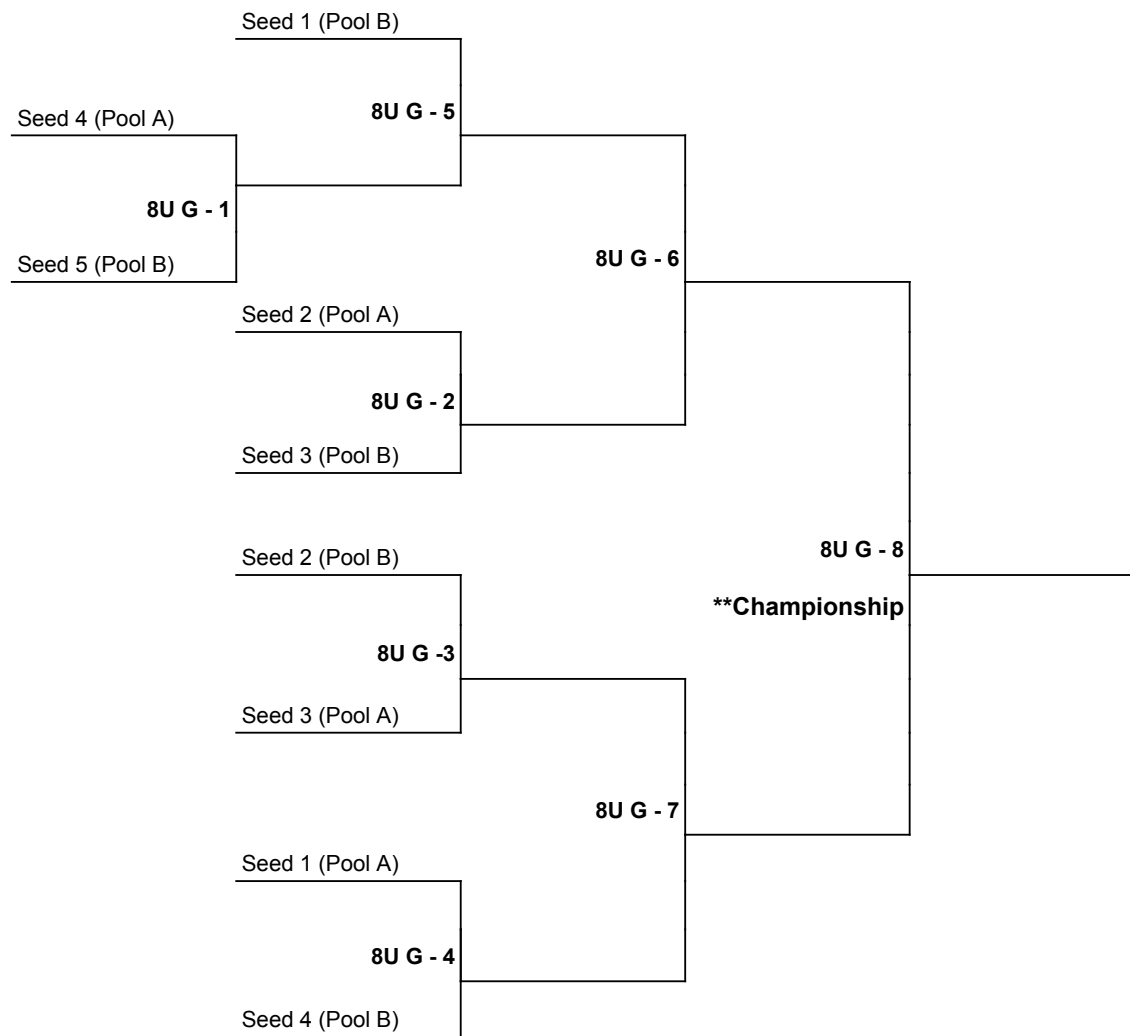

Bash at the Bay Game Times - 8U Bracket Play

Sunday Bracket Play		
Game #	Field Location	Game Time
8U G - 1	Tidelands Field 3	8:00 AM
8U G - 2	Tidelands Field 4	8:00 AM
8U G - 3	Tidelands Field 3	9:50 AM
8U G - 4	Tidelands Field 4	9:50 AM
8U G - 5	Tidelands Field 3	11:40 AM
8U G - 6	Tidelands Field 3	1:30 PM
8U G - 7	Tidelands Field 3	3:20 PM
**8U G - 8	Tidelands Field 3	5:10 PM

**Championship Game