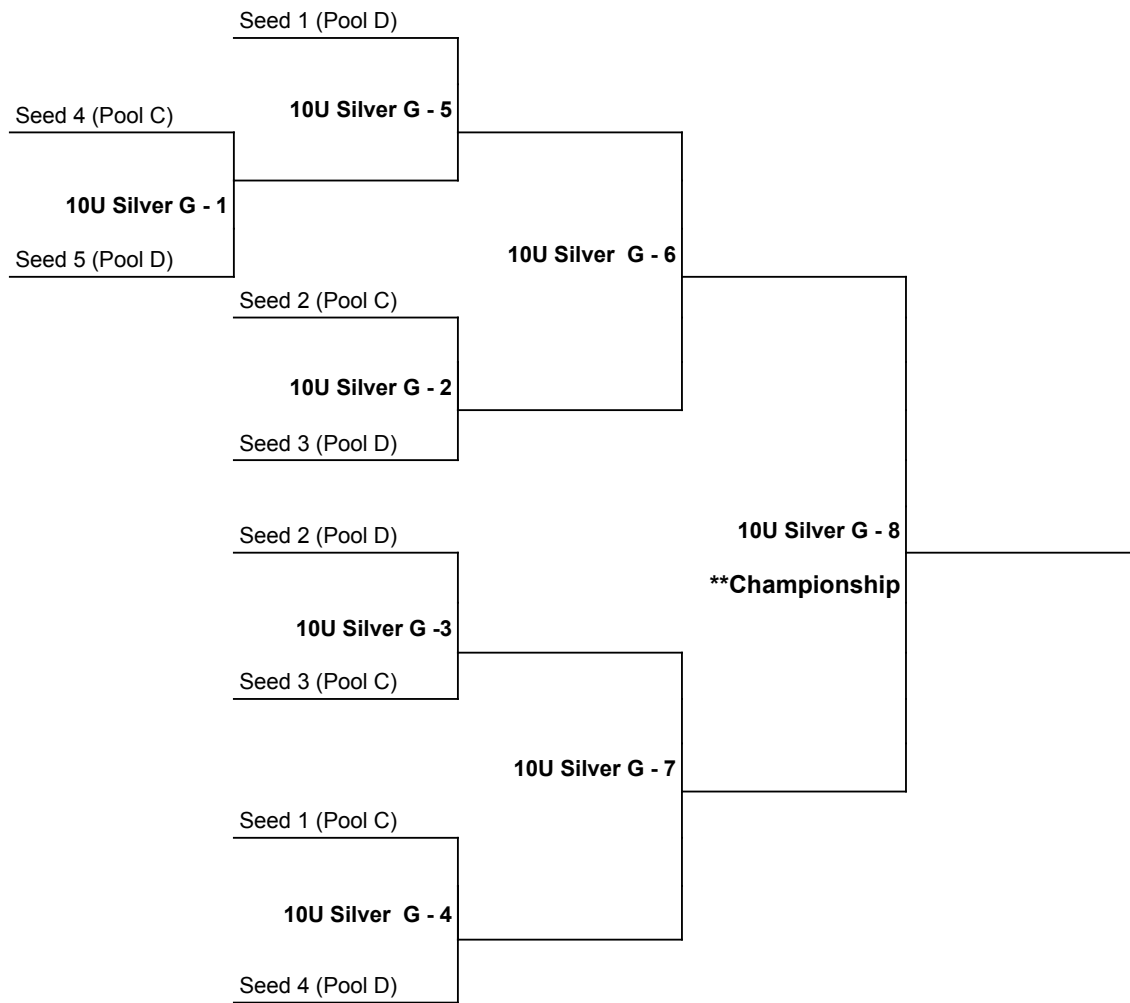

Bash at the Bay Game Times - 10U Silver Bracket Play

Sunday Bracket Play		
Game #	Field Location	Game Time
10U Silver G - 1	Tidelands Field 1	8:00 AM
10U Silver G - 2	Tidelands Field 1	9:50 AM
10U Silver G - 3	IB Field A	9:50 AM
10U Silver G - 4	IB Field A	11:40 AM
10U Silver G - 5	Tidelands Field 4	11:40 AM
10U Silver G - 6	Tidelands Field 4	1:30 PM
10U Silver G - 7	IB Field A	1:30 PM
**10U Silver G - 8	Tidelands Field 1	5:10 PM

**Championship Game