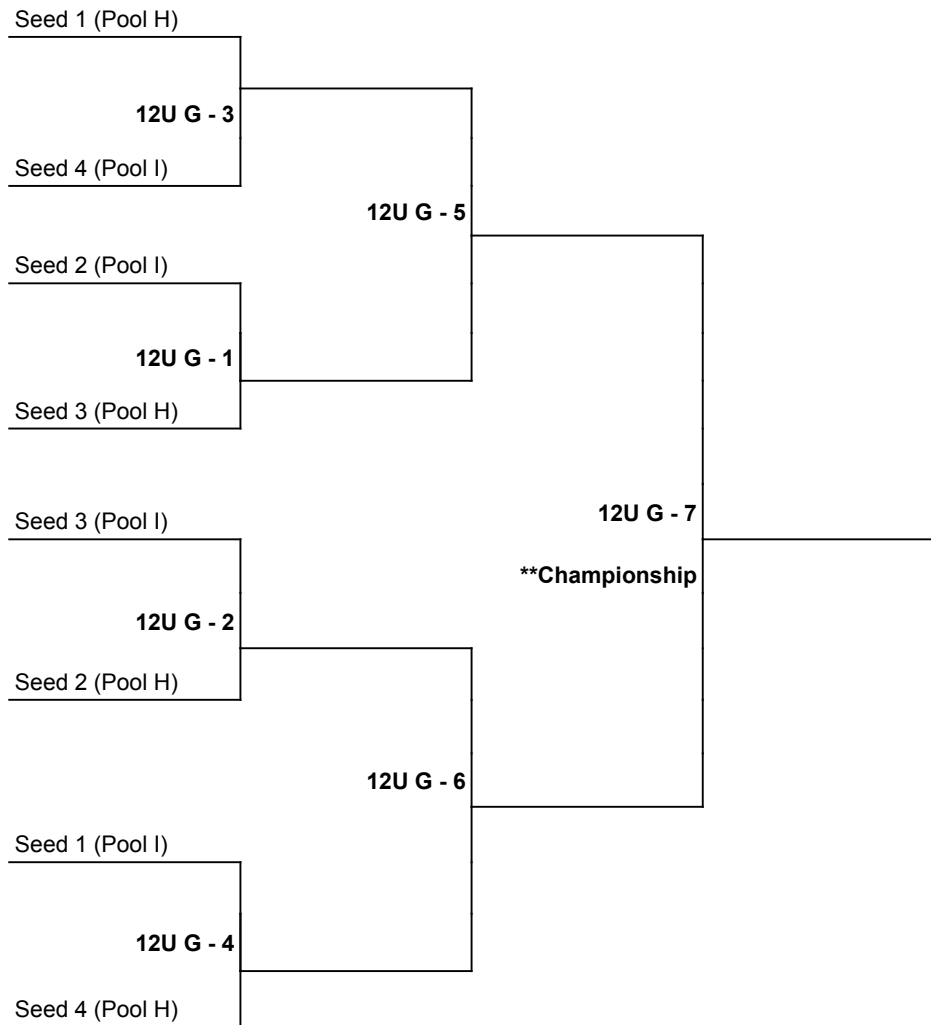

Bash at the Bay Game Times - 12U Bracket Play

Sunday Bracket Play		
Game #	Field Location	Game Time
12U G - 1	Tidelands Field 2	8:00 AM
12U G - 2	Tidelands Field 2	9:50 AM
12U G - 3	Tidelands Field 2	11:40 AM
12U G - 4	Tidelands Field 1	11:40 AM
12U G - 5	Tidelands Field 2	1:30 PM
12U G - 6	Tidelands Field 1	1:30 PM
**12U G - 7	Tidelands Field 2	3:20 PM

**Championship Game