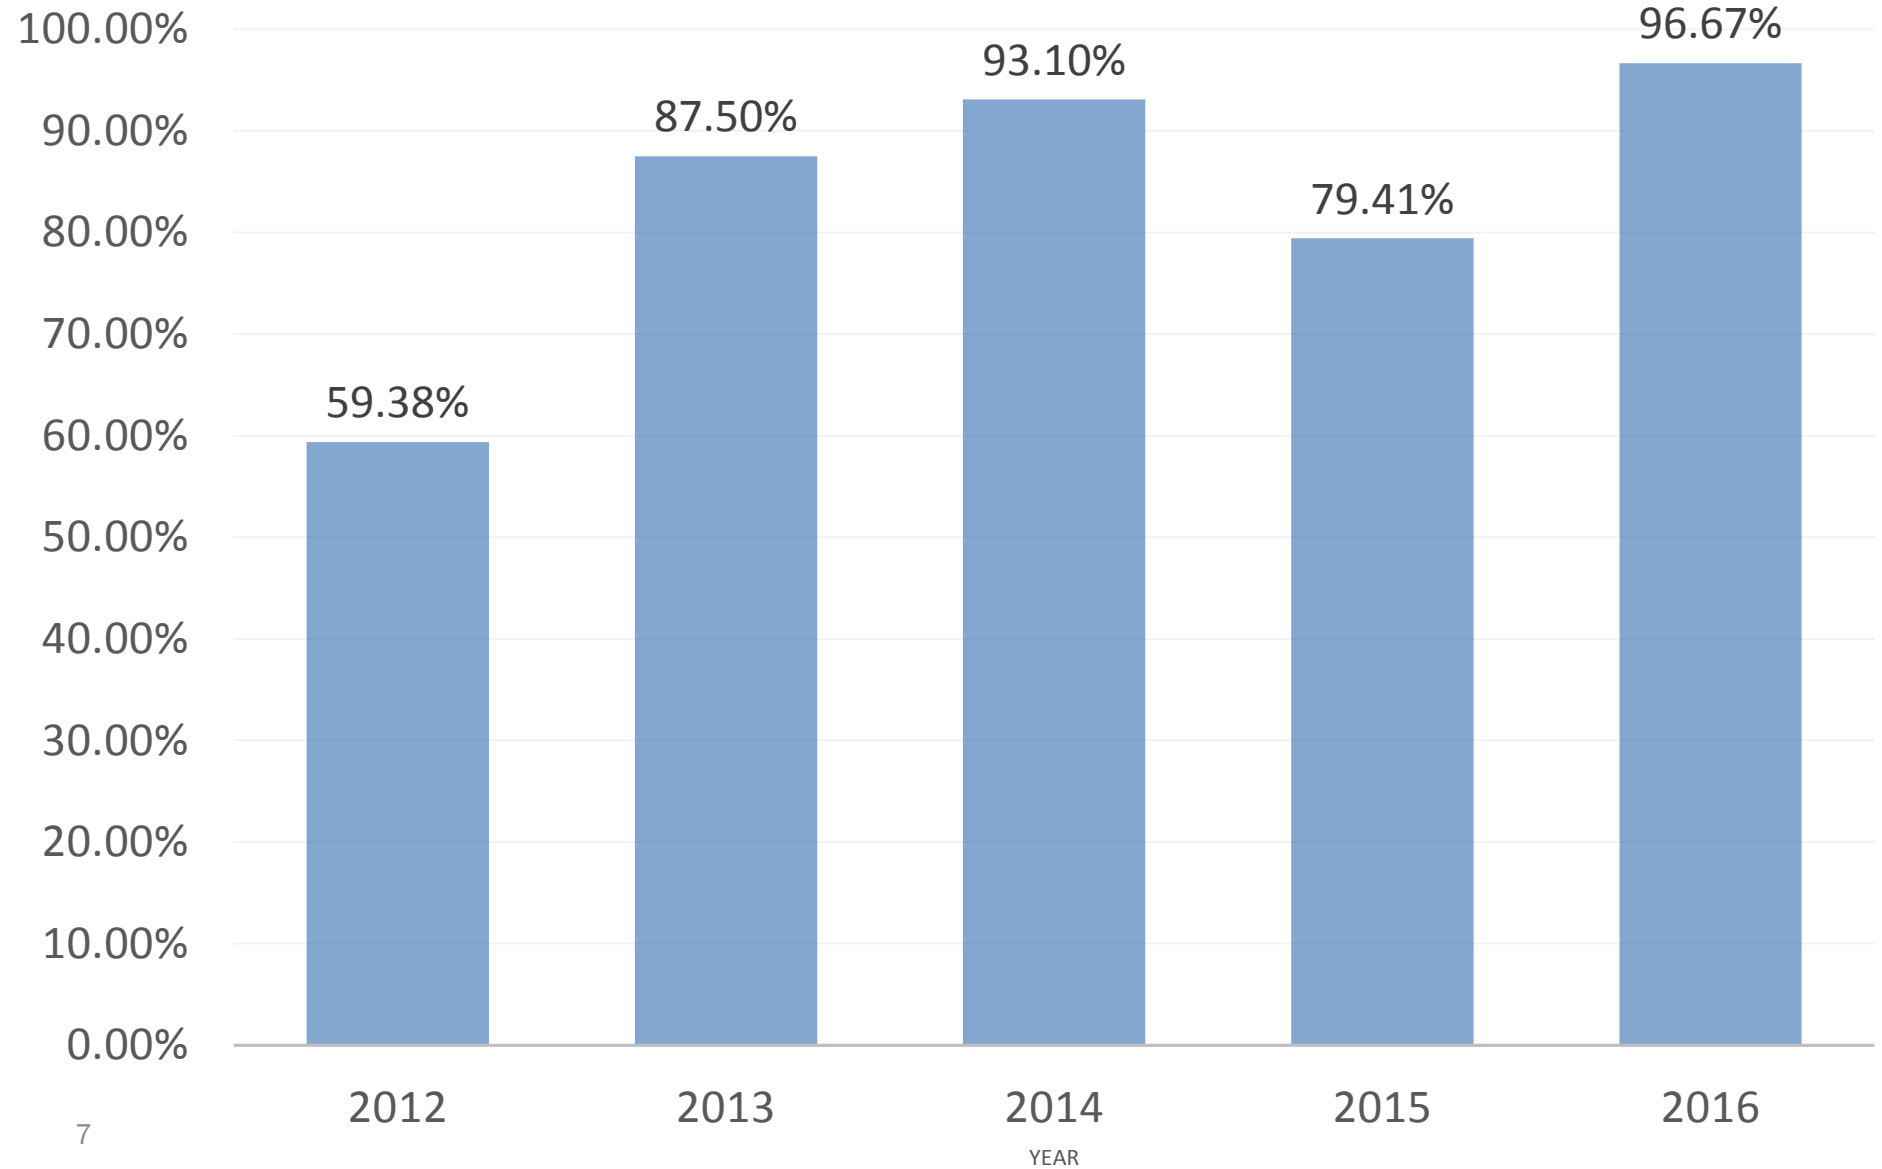

Mathematics
AP Five Year School Score Summary
Percentage of Qualifying Scores