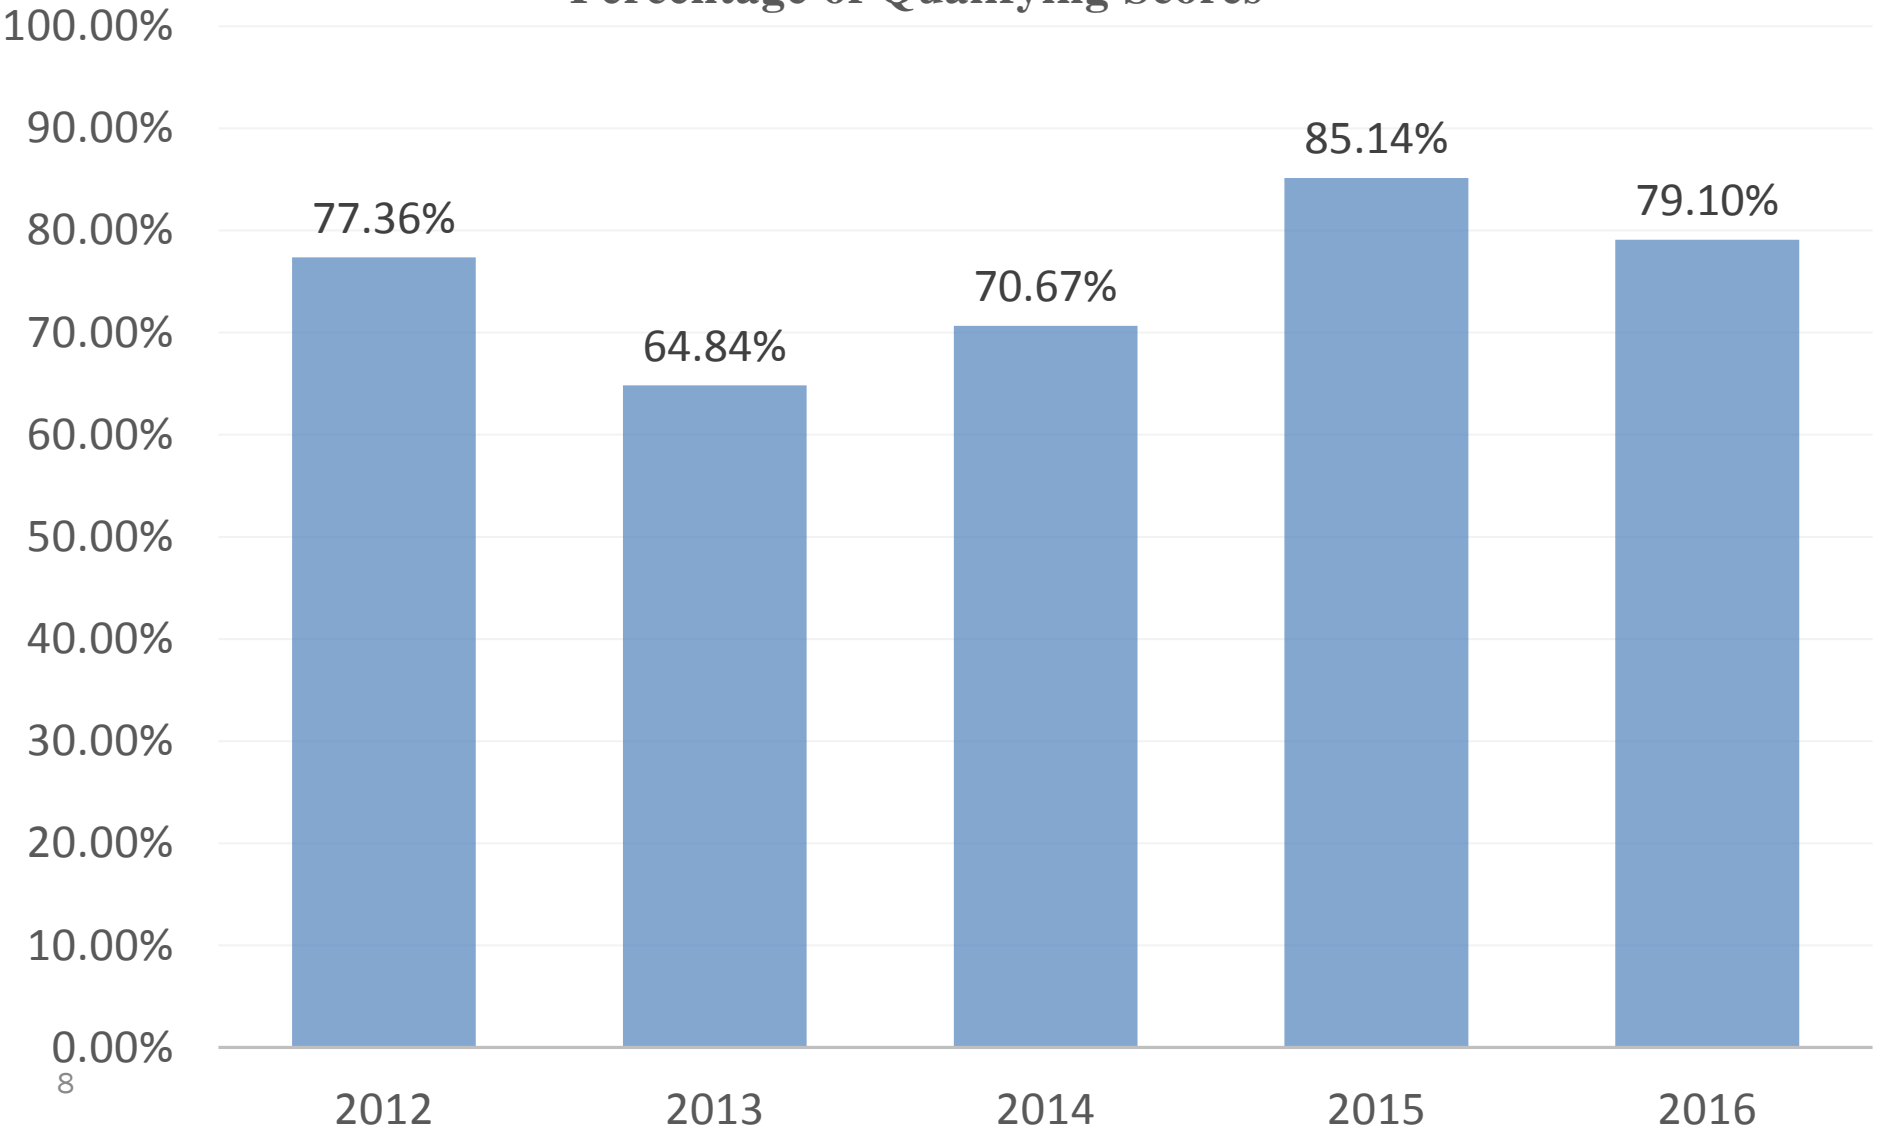

ELA
AP Five Year School Score Summary
Percentage of Qualifying Scores