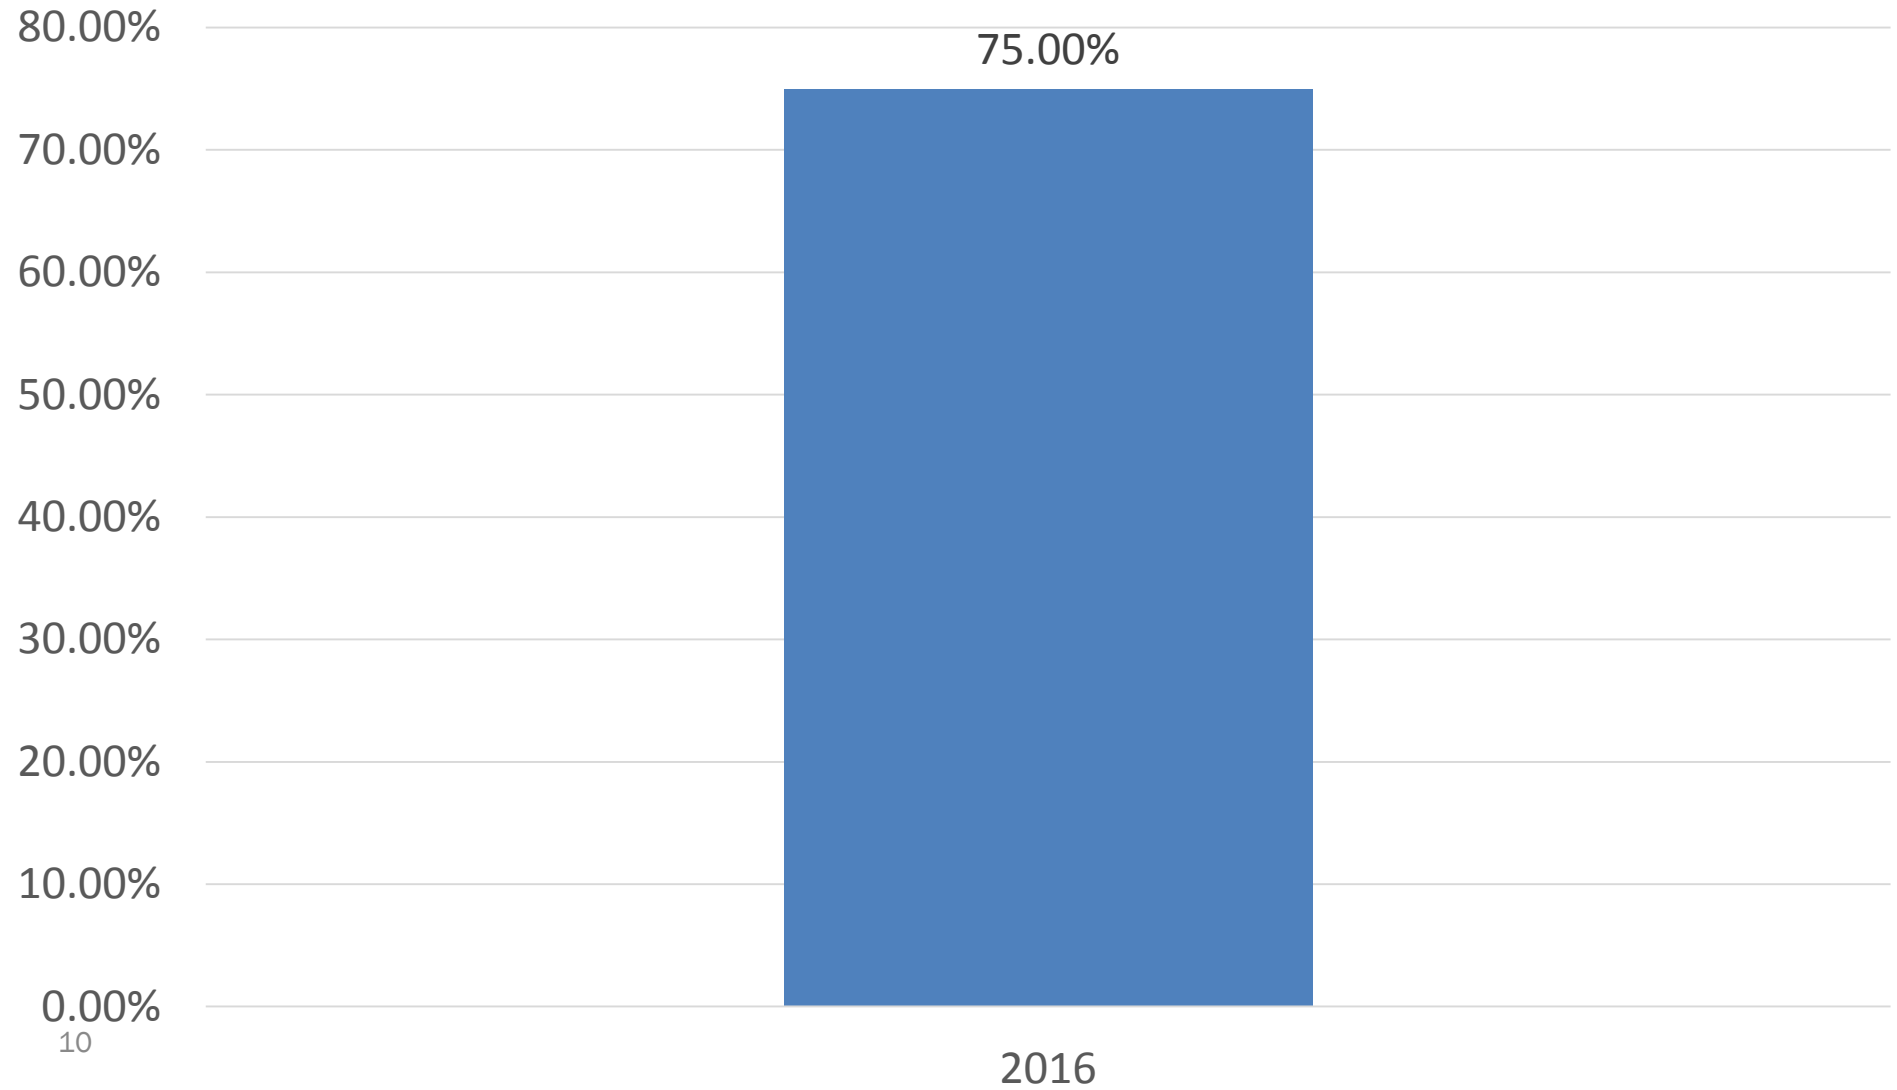

Spanish And Culture
AP Five Year School Score Summary
Percentage of Qualifying Scores