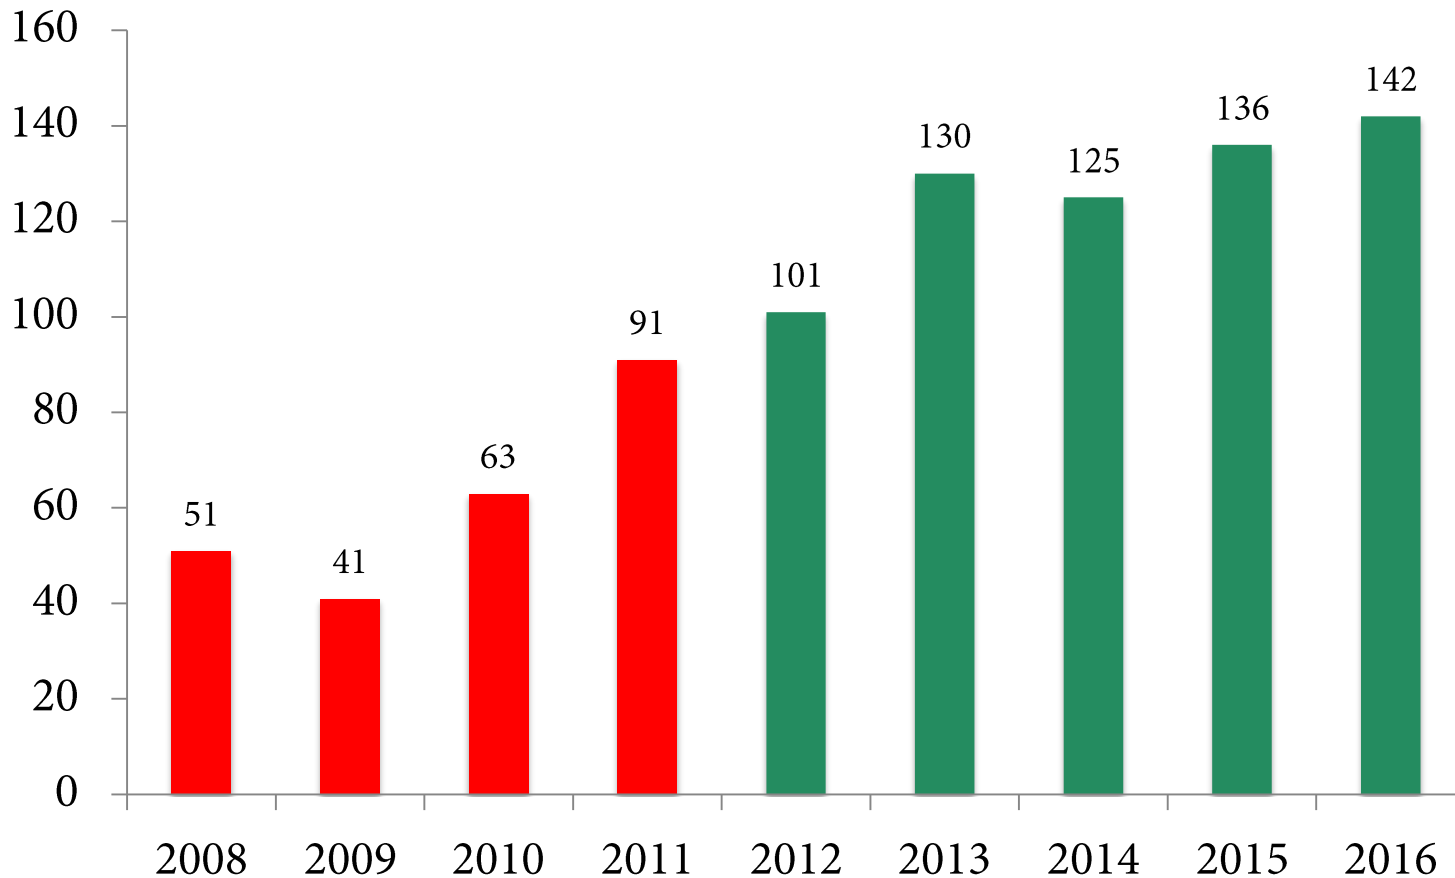

Dracut Sr. High School

Scores of 3 or Greater
in AP math, science and English