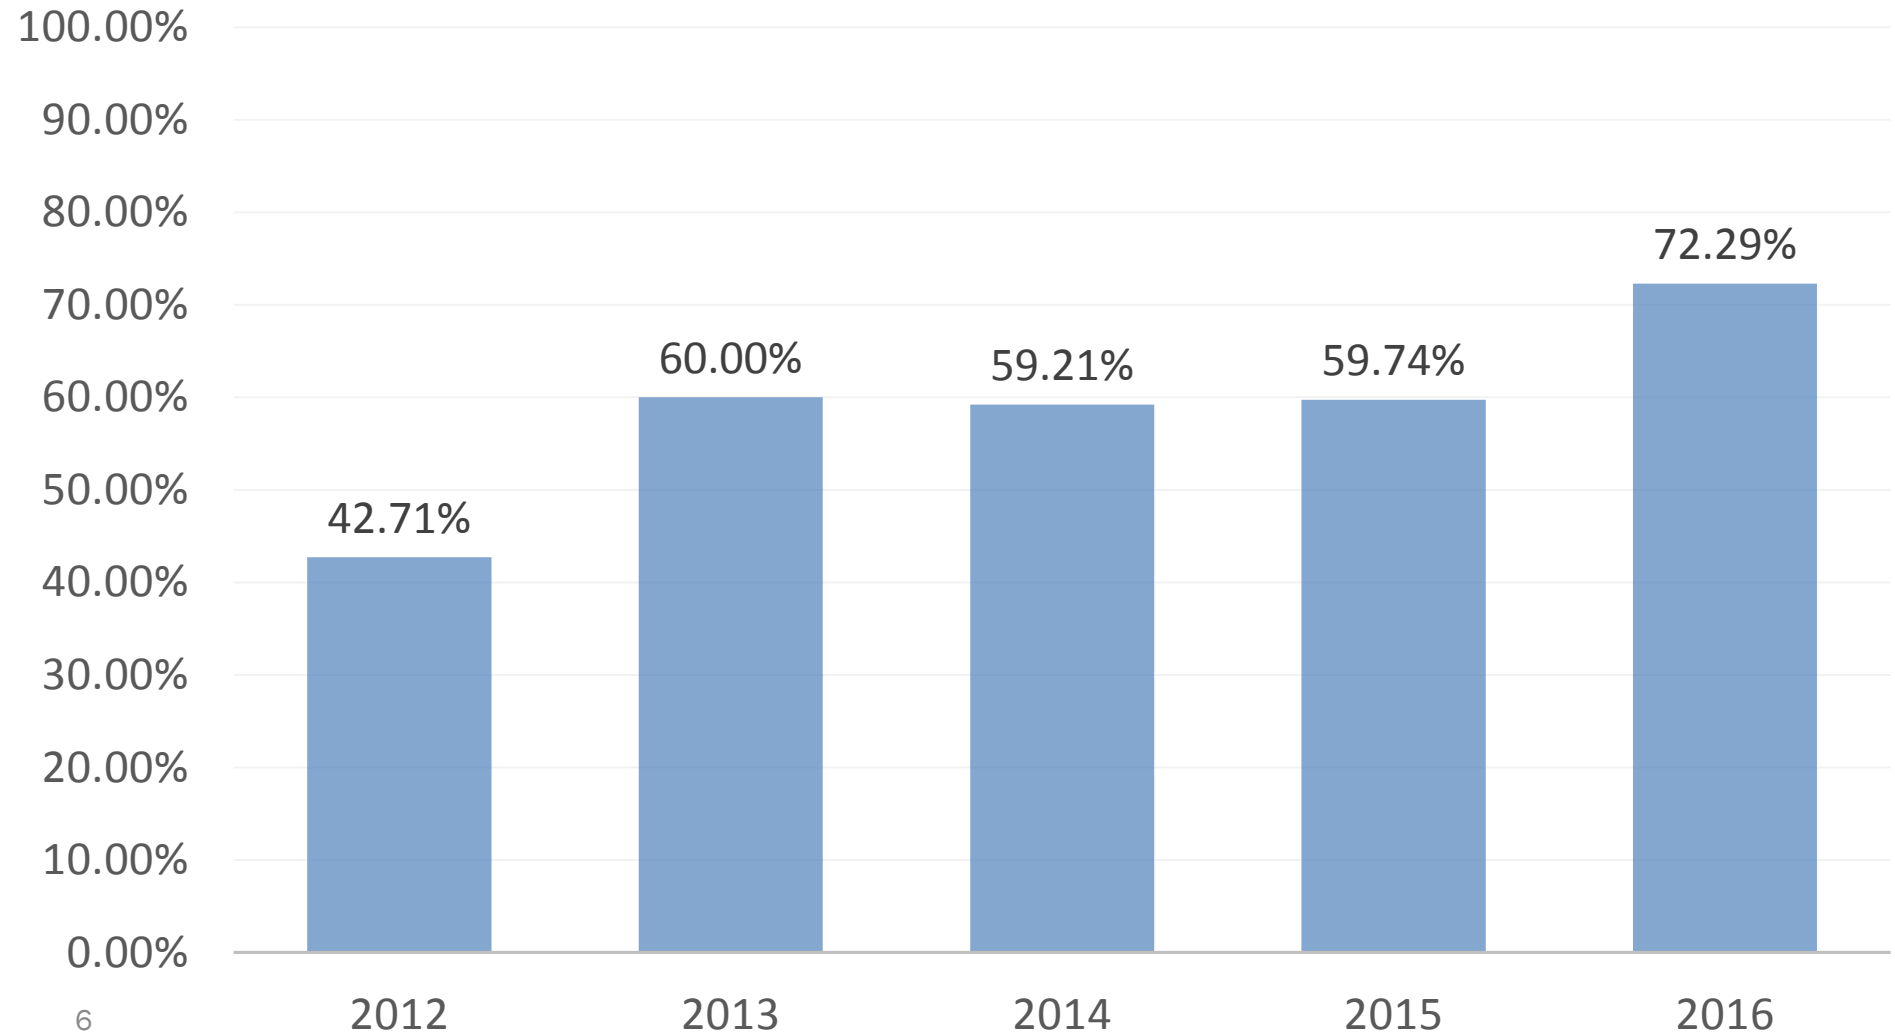

Science
AP Five Year School Score Summary
Percentage of Qualifying Scores