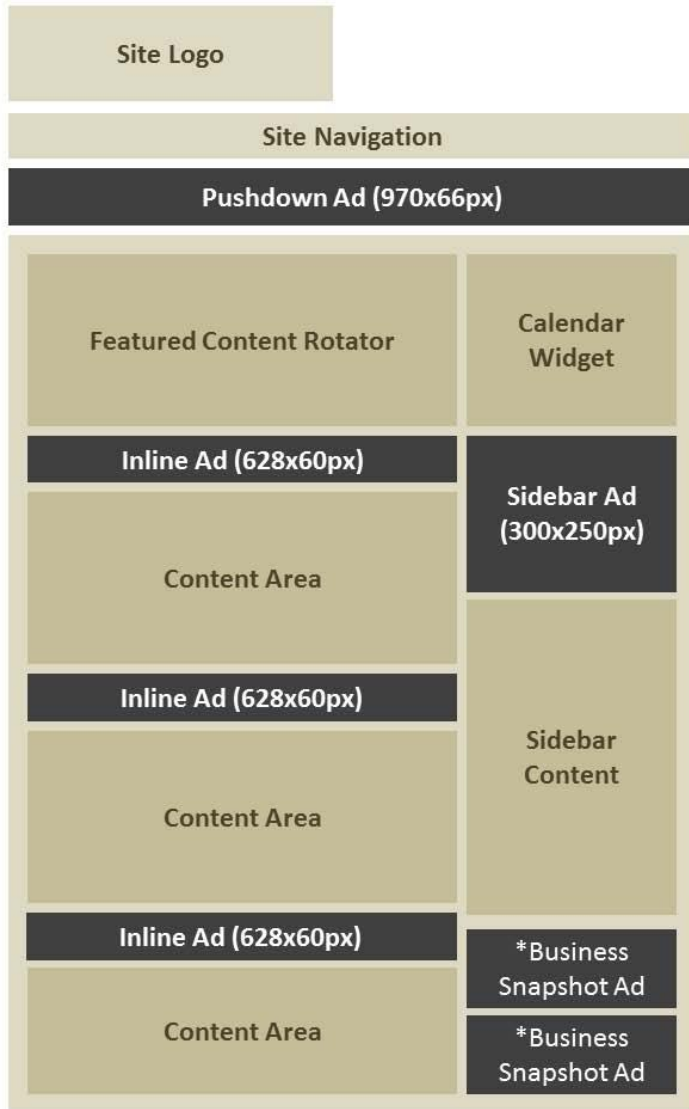

Ad Rates for Dig Imperial Beach

Website

Pushdown Ad (970x66 pixels): \$200 • Most visible ad on site • 100% site coverage • Most visible ad on site and mobile

Sidebar Ad (300x250 pixels): \$50 to \$150 • 98% site coverage

Enhanced Ad Formats (works in above ad spaces)

Flipper A banner ad that, when hovered over, will "flip" to reveal its other side, which is a second banner ad. Impressive and fun. Note: Uses innovative browser features, so older browsers won't work great. Additional \$15/month.

Expandable/Flyout This is an ad which, when hovered over, will expand outward and display a second image in either the top, right, left, or bottom direction. Responsive and mobile friendly. Currently in 'beta', but stable. \$25/month.

Ask for more information if interested.

Rate Card

AD PLACEMENTS & SIZES

**Wide
Skyscraper
Ad
(160x600px)**

**Directory &
Calendar
Pages Only**

Notes

*300x125px

Ads not to scale