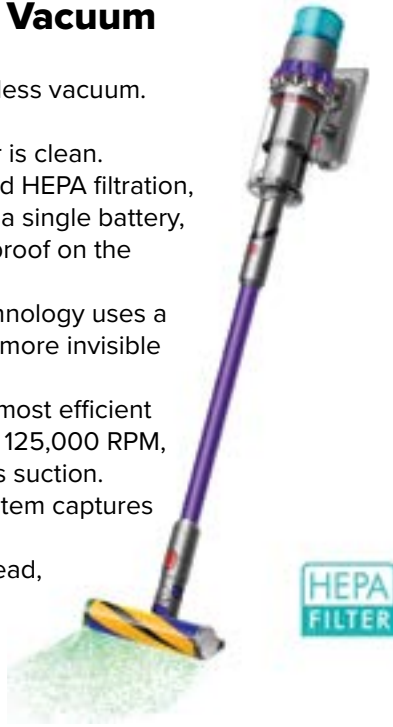

## Dyson Gen5detect™ Vacuum

[www.dyson.com](http://www.dyson.com)

The most powerful HEPA cordless vacuum.

- Reveals invisible dust.
- Screen shows you when your floor is clean.
- Advanced suction power, advanced HEPA filtration, and their longest runtime yet from a single battery, with dust detection and scientific proof on the screen.
- Dyson's improved illumination technology uses a precisely angled light to reveal 2x more invisible dust.
- This vacuum has their fastest and most efficient cordless motor – spinning at up to 125,000 RPM, generating their best ever cordless suction.
- The fully sealed HEPA filtration system captures 99.99% of microscopic particles.
- Comes with Fluffy Optic cleaner head, Hair screw tool, combination tool, charger, Digital Motorbar cleaner head, built-in dusting and crevice tool, wall-mounted dock.