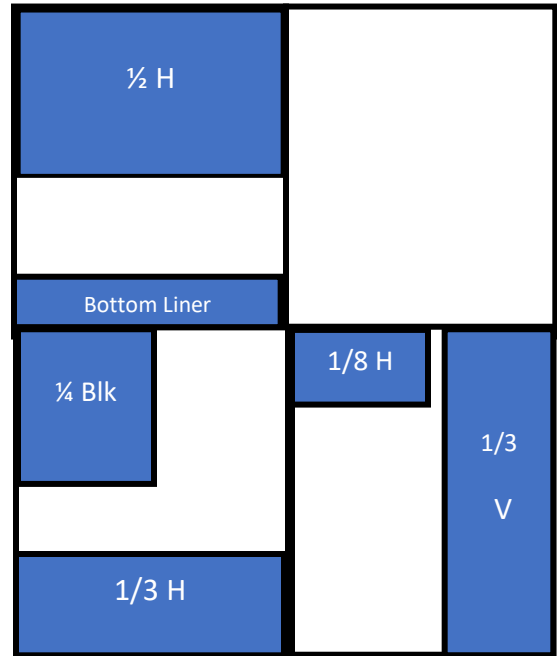

Parish News

Acadiana

Print Ad Spec Sheet 2018

Parish News is a tabloid newspaper measuring approximately 11.375" X 15".

No Crop Marks or Print Codes.

- > Full Page Ad 10.375" X 14"
- > Half (V) 5.188" X 14"
- > Half (H) 10.375" X 7"
- > Third (V) 3.46" X 14"
- > Third (H) 10.375" X 4.67"
- > Quarter (Block) 5.188" X 7"
- > Eighth (V) 5.188" X 3.5"
- > Eighth (H) 2.59" X 7"
- > Bottom Liner 10.375" X 2"

- > Front Page (Top Corner) 2.41" X 4.4"
- > Front Page (Bottom Block) 2.57" X 8.17"

- To ensure print quality, files should be Press Quality or at least 300 dpi.
- PDF Files (Preferred Method) – All fonts should be embedded.
- Export files as a Press Quality (Optimized) PDF. No crop marks.
- Bleeds should be pulled out beyond ad dimensions.
- JPEG File resolution should be at least 300 dpi.
- Illustrator Files (ai) can be submitted, but should include fonts and links.
- UNACCEPTABLE FORMATS: MS Word, Works, Publisher, Paint, Word Perfect, PowerPoint, or CorelDRAW.