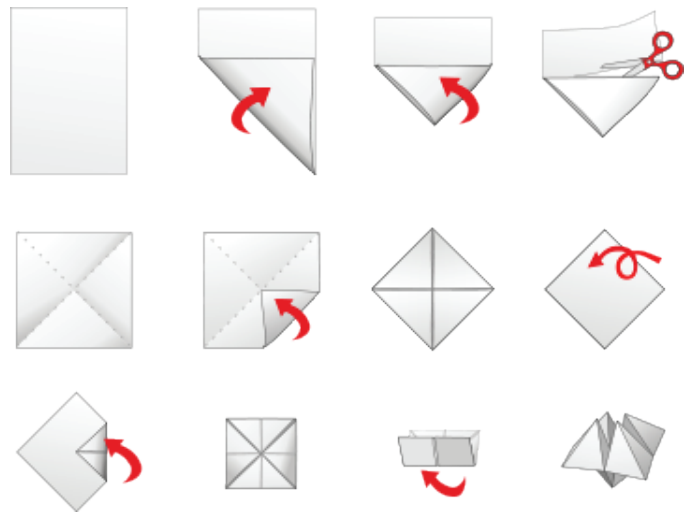

# Valentine's Day Fortune Teller

Print. Cut. Fold. Share!

	<b>FRIEND</b>	<b>CANDY</b>	
<b>FLOWERS</b>	YOUR LIFE WILL BE SWEET YOU ARE SWEET	LOVE IS IN YOUR FUTURE YOUR HEART WILL BE STOLEN	<b>CUPID</b>
<b>HEARTS</b>	SOMEONE LOVES YOU YOU'RE CUTE!	WILL YOU BE MINE? YOUR HEART WILL BE FULL	<b>LOVE</b>
	<b>XOXO'S</b>	<b>CHOCOLATE</b>	