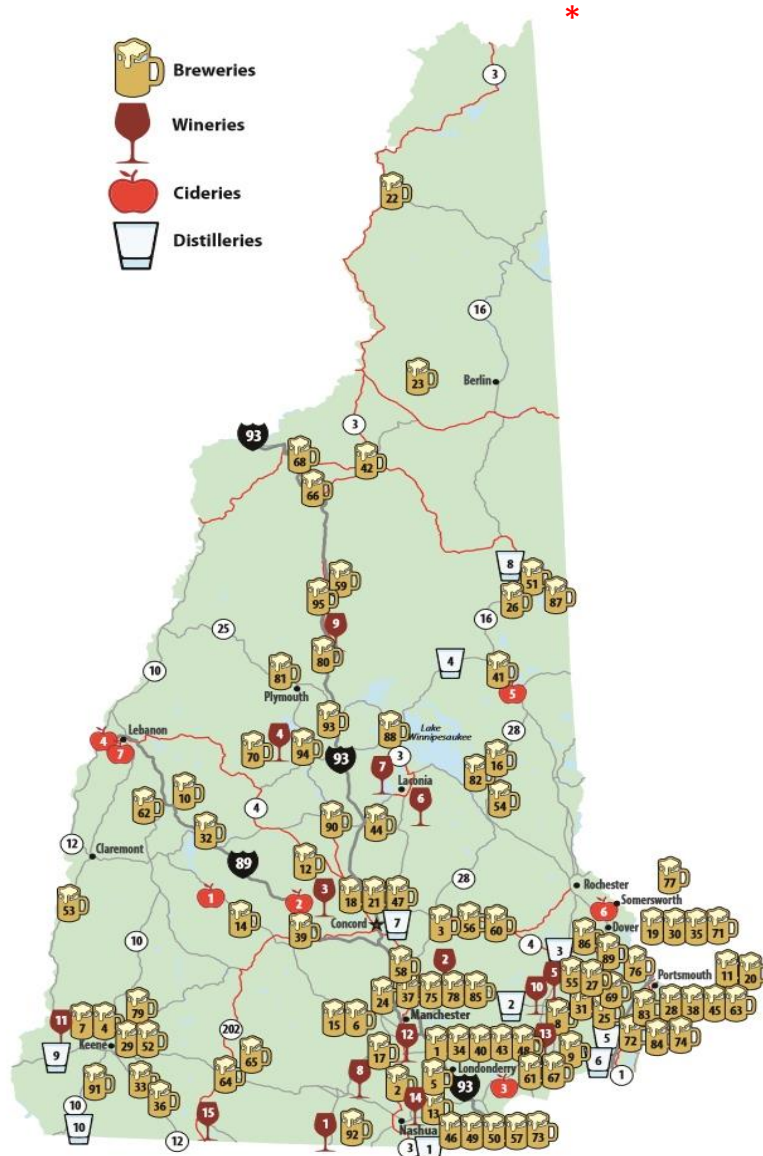

# BREWVIEW TO-GO MAP

\* Map subject to change

- 69 Seadog Brewing Company ..... Exeter
- 70 Shackett's Brewing Company ..... Bristol
- 71 Smuttlabs Brewery & Kitchen ..... Dover
- 72 Smuttynose Brewing Company ..... Hampton
- 73 Spyglass Brewing ..... Nashua
- 74 WHYM Craft Pub and Brewery ..... Hampton
- 75 Stark Brewing Company ..... Manchester
- 76 Stoneface Brewing Company ..... Newington
- 77 Stripe Nine Brewing Co ..... Somersworth
- 78 Swift Current Brewing Co ..... Manchester
- 79 The Brewers of Nye Hill Farm ..... Roxbury Center
- 80 The Dam Brewhouse ..... Campton
- 81 The Last Chair ..... Plymouth
- 82 The Lone Wolfe Brewing Co. .... Wolfeboro
- 83 Throwback Brewery ..... North Hampton
- 84 Tilton Brothers Brewing ..... Hampton
- 85 To Share Brewing ..... Manchester
- 86 Topwater Brewing Co ..... Barrington
- 87 Tuckerman Brewing Company ..... Conway
- 88 Twin Barns Brewing Co ..... Meredith
- 89 UNH Craft Brewing Program ..... Durham
- 90 Vulgar Brewery ..... Franklin
- 91 West LA Beer Co. .... Swanzey
- 92 White Birch Brewing ..... Nashua
- 93 White Mountain Brewing ..... Ashland
- 94 Woodsmens Brewery ..... Bristol
- 95 Woodstock Inn Station & Brewery ..... North Woodstock

## CIDERIES

- 1 Bradford Bear Cidery ..... Bradford
- 2 Contoocook Cider ..... Contoocook
- 3 Moonlight Meadery ..... Londonderry
- 4 Patch Orchards ..... Lebanon
- 5 Sap House Meadery ..... Ossipee
- 6 North Country Hard Cider ..... Rollinsford
- 7 Farnum Hill Cider ..... Lebanon